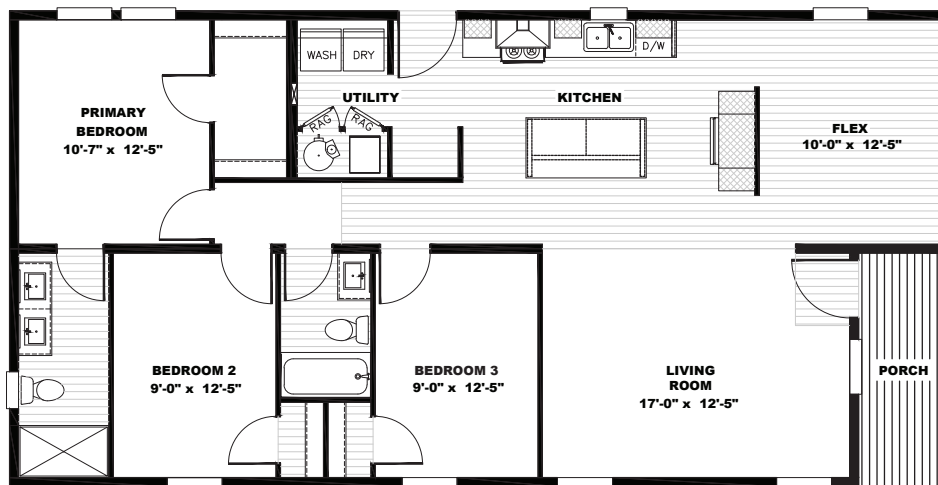

## Johnny B Goode 5228-32-2 *\*Available as Modular*

TMP28523B | 3 beds | 2 baths | 1,404 sq. ft.

- Full Drywall Throughout
- DuraCraft® Cabinets
- Frigidaire® Stainless Steel Appliances
- Craftsman Style Front Door
- ecobee® Smart Thermostat
- Carrier® Furnace