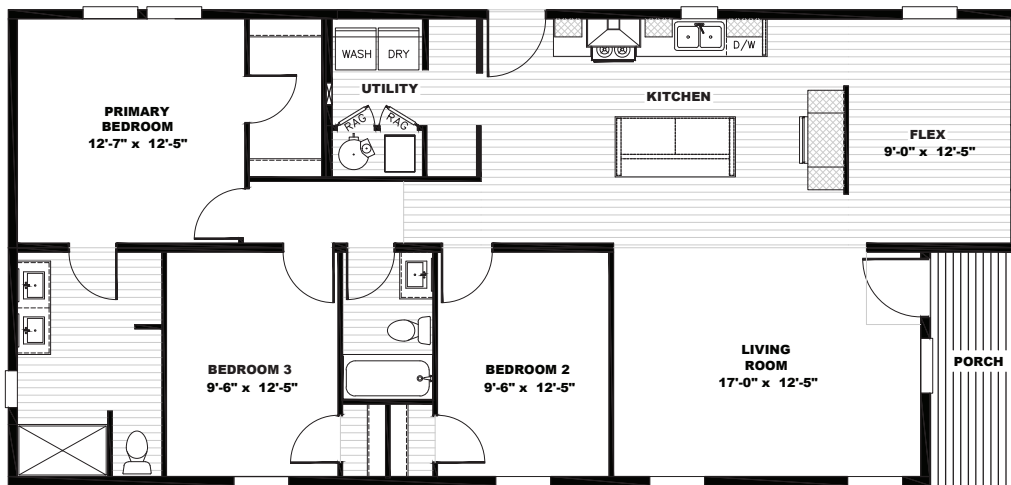

Tempo

Stayin' Alive 5628-32-2 *Available as Modular

TMP28563B | 3 beds | 2 baths | 1,493 sq. ft.

- Full Drywall Throughout
- DuraCraft® Cabinets
- Frigidaire® Stainless Steel Appliances
- Craftsman Style Front Door
- ecobee® Smart Thermostat
- Carrier® Furnace