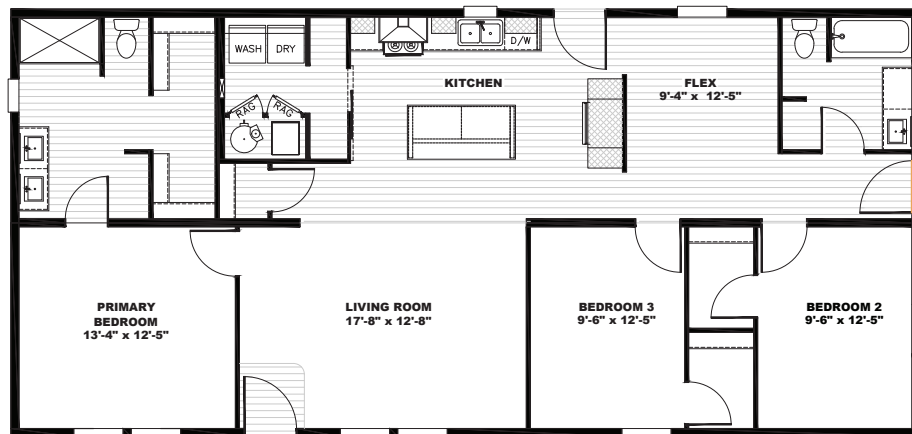

Tempo

Let It Be 5628-32-1 *Available as Modular

TMP28563A | 3 beds | 2 baths | 1,493 sq. ft.

 Alternate Window IPO Door Available

- Full Drywall Throughout
- DuraCraft® Cabinets
- Frigidaire® Stainless Steel Appliances
- Craftsman Style Front Door
- ecobee® Smart Thermostat
- Carrier® Furnace