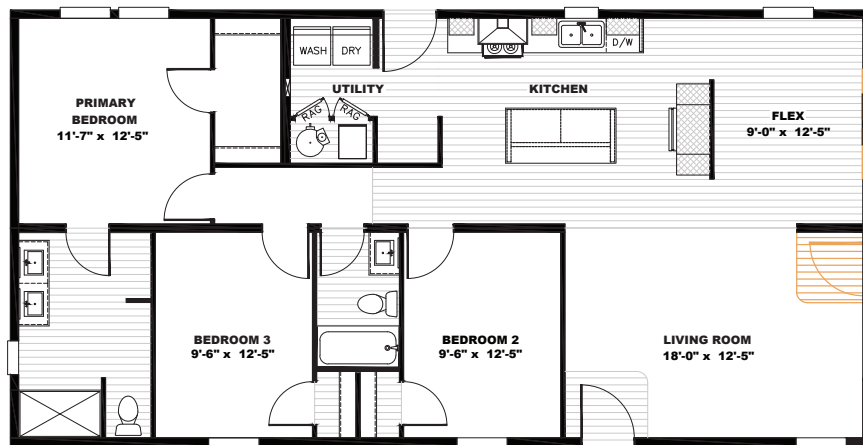

Tempo

Free Bird 5228-32-1 *Available as Modular

TMP28523A | 3 beds | 2 baths | 1,404 sq. ft.

 Alternate Door Location Available

- Full Drywall Throughout
- DuraCraft® Cabinets
- Frigidaire® Stainless Steel Appliances
- Craftsman Style Front Door
- ecobee® Smart Thermostat
- Carrier® Furnace