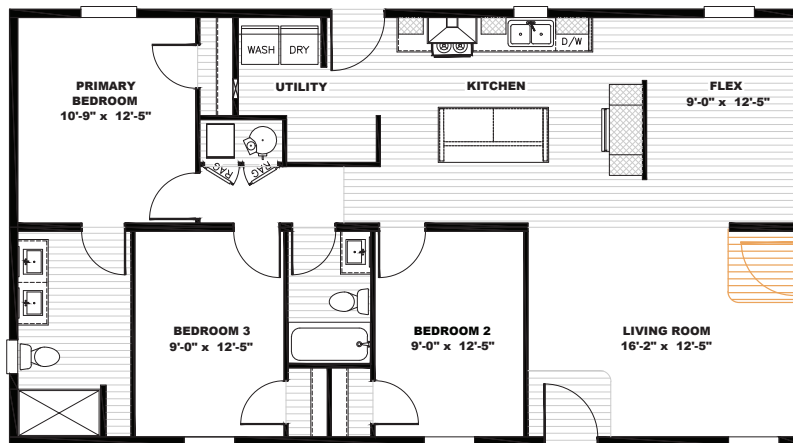

Tempo

Under Pressure 4828-32-1 **Available as Modular*

TMP28483A | 3 beds | 2 baths | 1,296 sq. ft.

 Alternate Door Location Available

- Full Drywall Throughout
- Frigidaire® Stainless Steel Appliances
- ecobee® Smart Thermostat
- DuraCraft® Cabinets
- Craftsman Style Front Door
- Carrier® Furnace