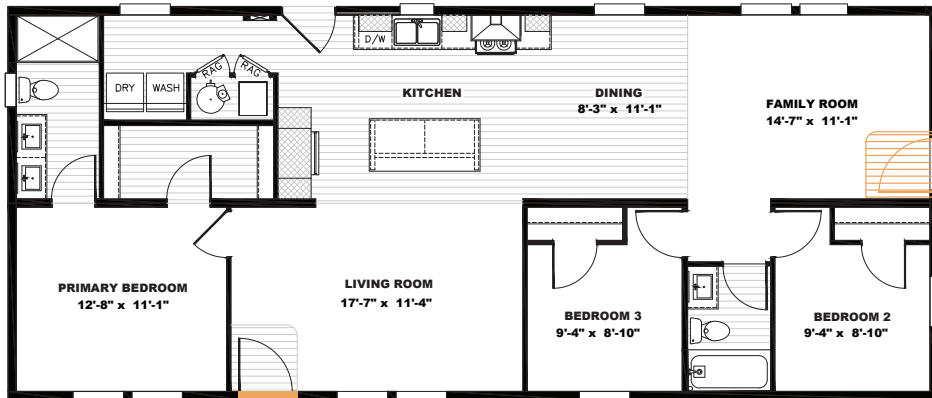

Tempo

My Girl 5624-32-1 *Available as Modular

TMP24563A | 3 beds | 2 baths | 1,270 sq. ft.

 Alternate Door Location Available

- Full Drywall Throughout
- DuraCraft® Cabinets
- Frigidaire® Stainless Steel Appliances
- Craftsman Style Front Door
- ecobee® Smart Thermostat
- Carrier® Furnace