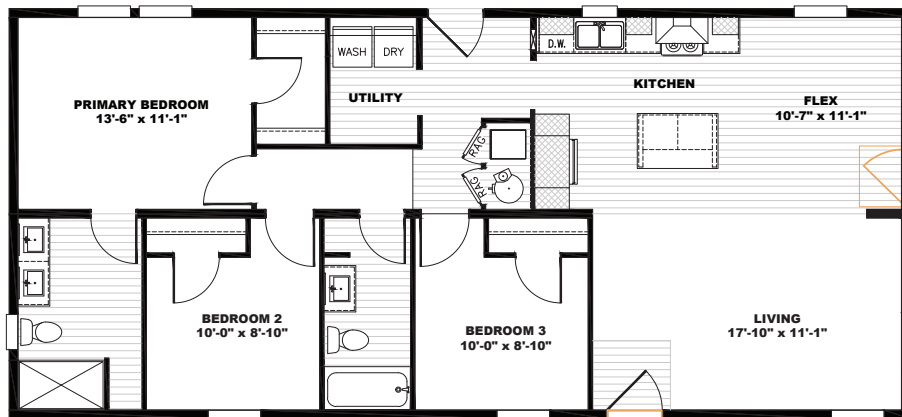

## Three Little Birds 5224-32-1 \*Available as Modular

TMP24523A | 3 beds | 2 baths | 1,178 sq. ft.

 Alternate Door Location Available

- Full Drywall Throughout
- DuraCraft® Cabinets
- Frigidaire® Stainless Steel Appliances
- Craftsman Style Front Door
- ecobee® Smart Thermostat
- Carrier® Furnace