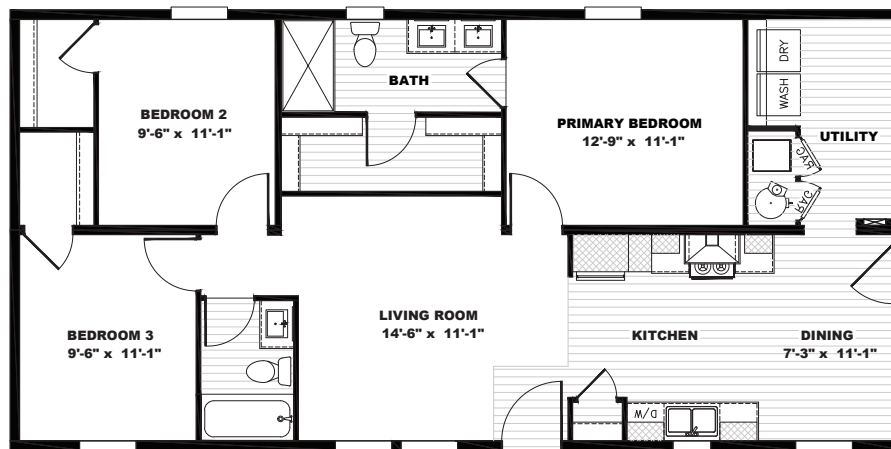

## Here Comes the Sun 4824-32-1 \*Available as Modular

TMP24483A | 3 beds | 2 baths | 1,088 sq. ft.

- Full Drywall Throughout
- DuraCraft® Cabinets
- Frigidaire® Stainless Steel Appliances
- Craftsman Style Front Door
- ecobee® Smart Thermostat
- Carrier® Furnace