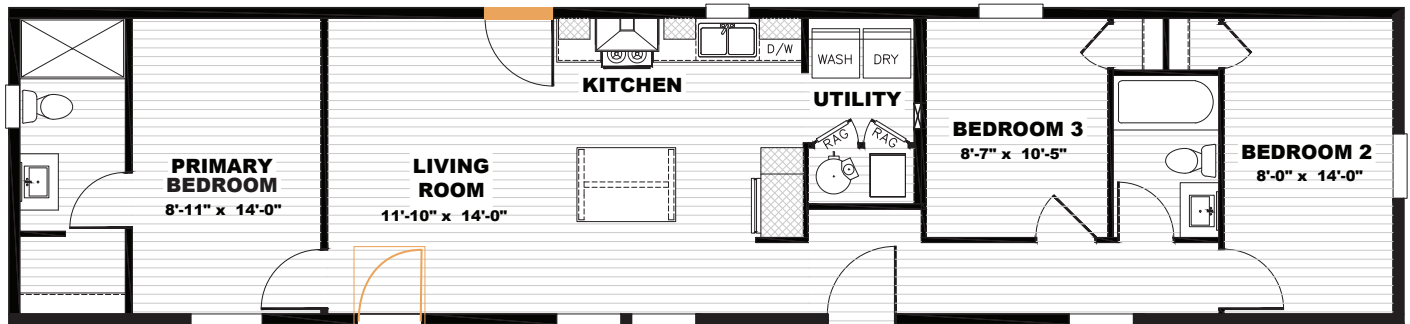

## Rhythm Nation 6616-32-1

TMP16663A | 3 beds | 2 baths | 959 sq. ft.

 Alternate Door Location Available

- Full Drywall Throughout
- DuraCraft® Cabinets
- Frigidaire® Stainless Steel Appliances
- Craftsman Style Front Door
- ecobee® Smart Thermostat
- Carrier® Furnace