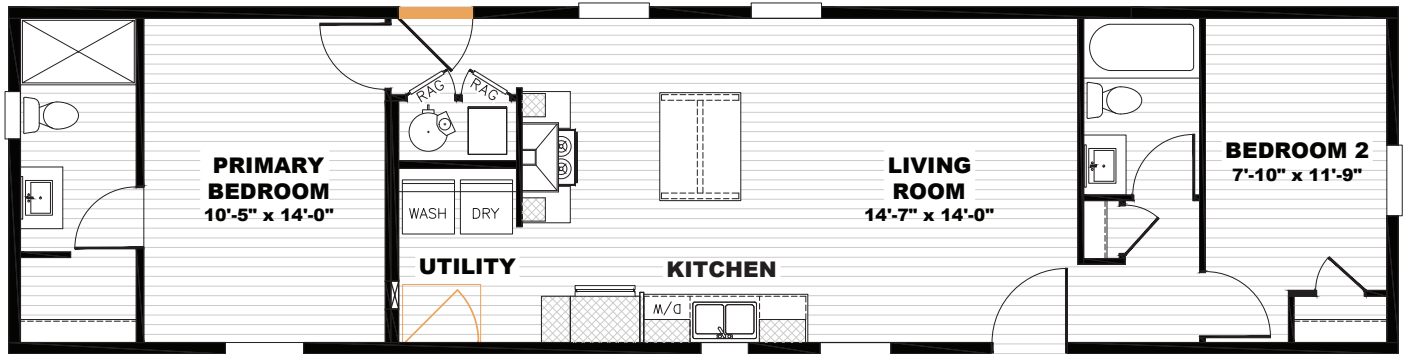

Tempo

Born to Run 6016-22-1

TMP16602A | 2 beds | 2 baths | 920 sq. ft.

 Alternate Door Location Available

- Full Drywall Throughout
- DuraCraft® Cabinets
- Frigidaire® Stainless Steel Appliances
- Craftsman Style Front Door
- ecobee® Smart Thermostat
- Carrier® Furnace