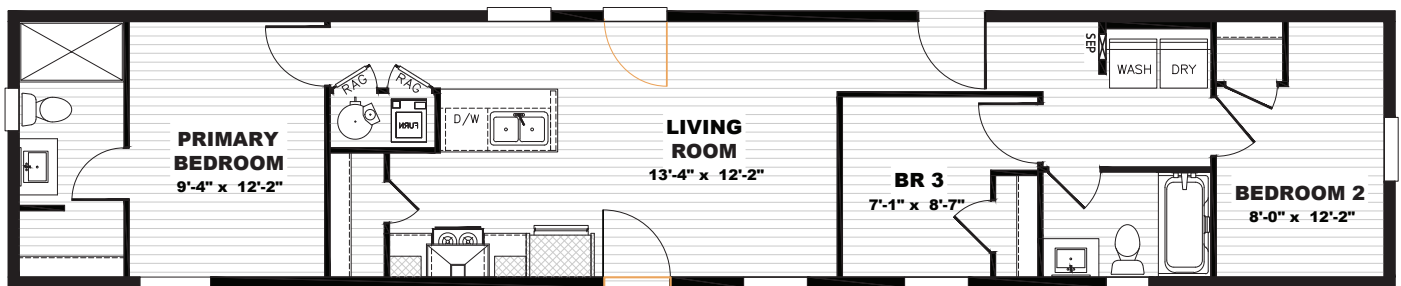

Tempo

Good Vibrations 6614-32-1

TMP14663A | 3 beds | 2 baths | 902 sq. ft.

 Alternate Door Location Available

- Full Drywall Throughout
- DuraCraft® Cabinets
- Frigidaire® Stainless Steel Appliances
- Craftsman Style Front Door
- ecobee® Smart Thermostat
- Carrier® Furnace