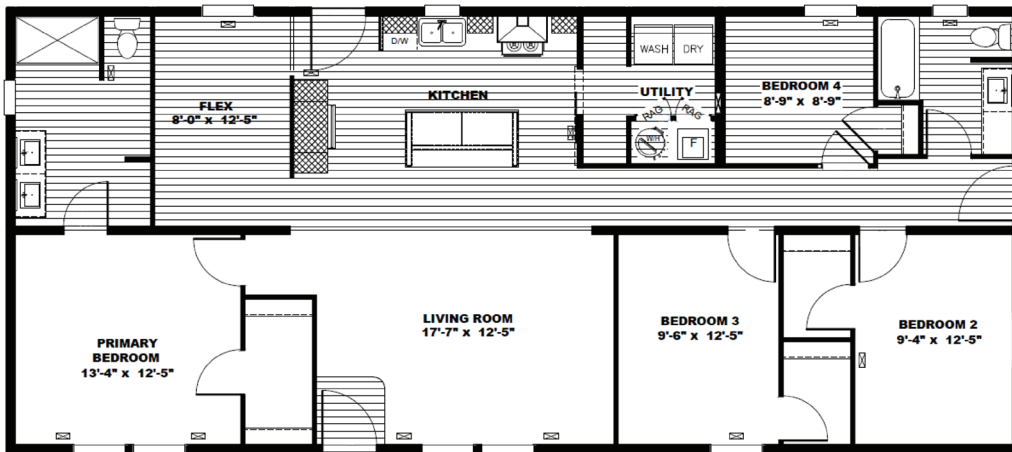

# Lovely Day

TEM28604A / 4 beds / 2 baths / 1,600 sq. ft. / 28x60

**CLAYTON  
RETAILER EXCLUSIVE**

- Finished Drywall Throughout
- Samsung® Stainless Steel Appliances
- ecobee® Smart Thermostat
- Kwikset® Door Hardware Throughout
- Rheem® Hybrid Heat Pump Water Heater
- Carrier® Furnace