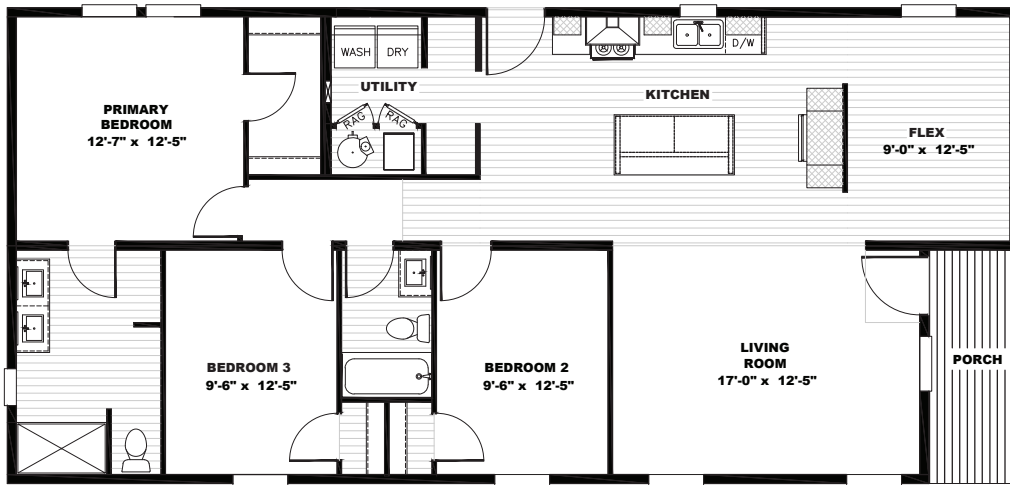

*Available As MOD

Stayin' Alive

TEM28563B / 3 beds / 2 baths / 1,493 sq. ft. / 28x56

- Finished Drywall Throughout
- Samsun[®] Stainless Steel Appliances
- ecobee[®] Smart Thermostat
- Kwikset[®] Door Hardware Throughout
- Rheem[®] Hybrid Heat Pump Water Heater
- Carrier[®] Furnace