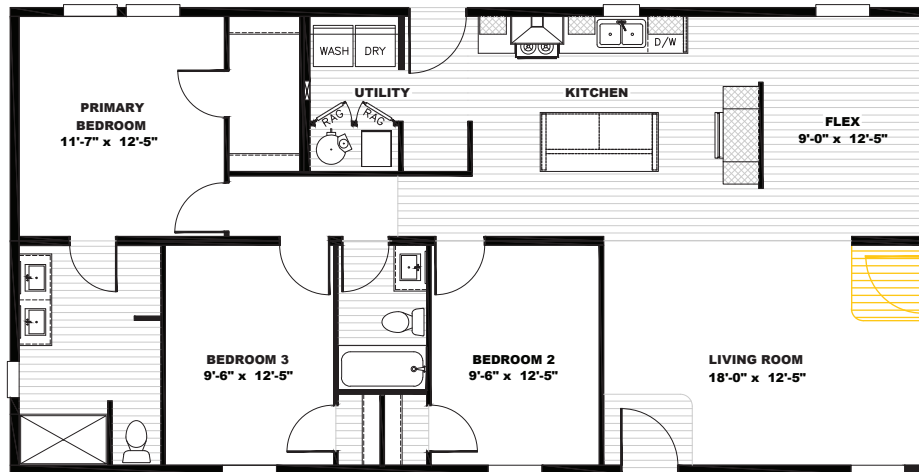

*Available As MOD

Free Bird 🎵

TEM28523A / 3 beds / 2 baths / 1,404 sq. ft. / 28x52

🎵 Alternate Door Location Available

- Finished Drywall Throughout
- Samsung® Stainless Steel Appliances
- ecobee® Smart Thermostat
- Kwikset® Door Hardware Throughout
- Rheem® Hybrid Heat Pump Water Heater
- Carrier® Furnace