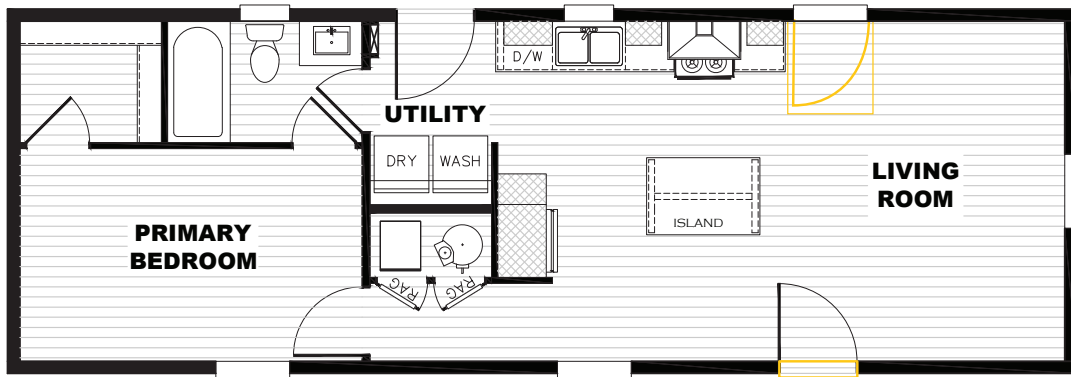

Yesterday 🎵

TEM16441A / 1 bed / 1 bath / 660 sq. ft. / 16x44

🎵 Alternate Door Location Available

- Finished Drywall Throughout
- Samsung® Stainless Steel Appliances
- ecobee® Smart Thermostat
- Kwikset® Door Hardware Throughout
- Rheem® Hybrid Heat Pump Water Heater
- Carrier® Furnace